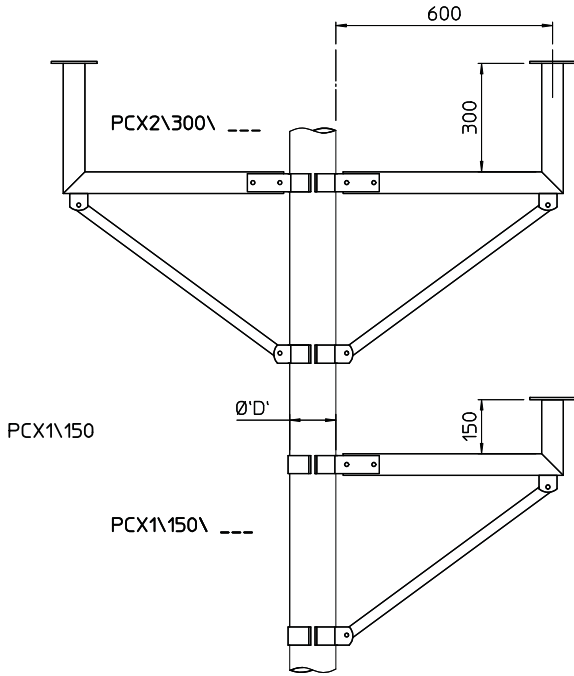

External Brackets - Pan & Tilt Camera HD PTZ Range

All dimensions in mm unless otherwise stated

corner mount

Wall mount

- PCX1\150\ --- Clamp on boom (600), 150 upstand, State Column dia.
- PCX1\300\ --- Clamp on boom (600), 300 upstand, State Column dia.
- PCX2\150\ --- Dual Clamp on boom (600), 150 upstand, State Column dia.
- PCX2\300\ --- Clamp on boom (600), 300 upstand, State Column dia.

TOB\1000\ --- (state column dia)

Tubular Offset Bracket for PTZ

TOB\1500\ --- (state column dia)