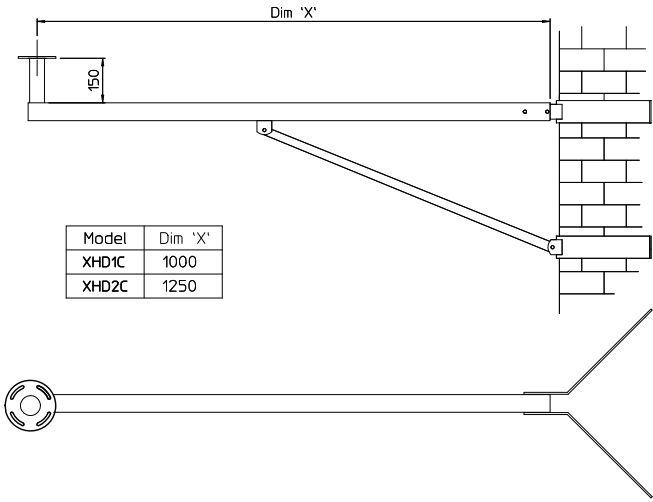

External Brackets - Pan & Tilt Camera HD PTZ Range

All dimensions in mm unless otherwise stated

corner mount

Wall mount

- PCX1\150\ --- Clamp on boom (600), 150 upstand, State Column dia.
- PCX1\300\ --- Clamp on boom (600), 300 upstand, State Column dia.
- PCX2\150\ --- Dual Clamp on boom (600), 150 upstand, State Column dia.
- PCX2\300\ --- Clamp on boom (600), 300 upstand, State Column dia.

TOB\1000\ --- (state column dia)

Tubular Offset Bracket for PTZ

TOB\1500\ --- (state column dia)