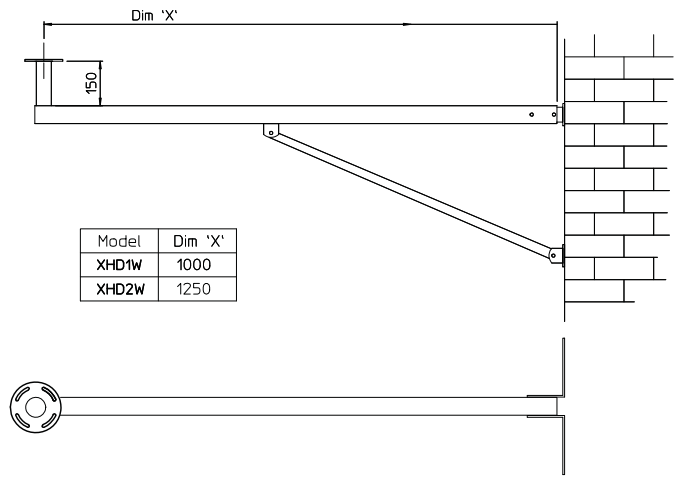

External Brackets - Pan & Tilt Camera HD PTZ Range

All dimensions in mm unless otherwise stated

corner mount

Wall mount

- PCX1\150\ --- Clamp on boom (600), 150 upstand, State Column dia.
- PCX1\300\ --- Clamp on boom (600), 300 upstand, State Column dia.
- PCX2\150\ --- Dual Clamp on boom (600), 150 upstand, State Column dia.
- PCX2\300\ --- Clamp on boom (600), 300 upstand, State Column dia.

TOB\1000\ --- (state column dia)

Tubular Offset Bracket for PTZ

TOB\1500\ --- (state column dia)