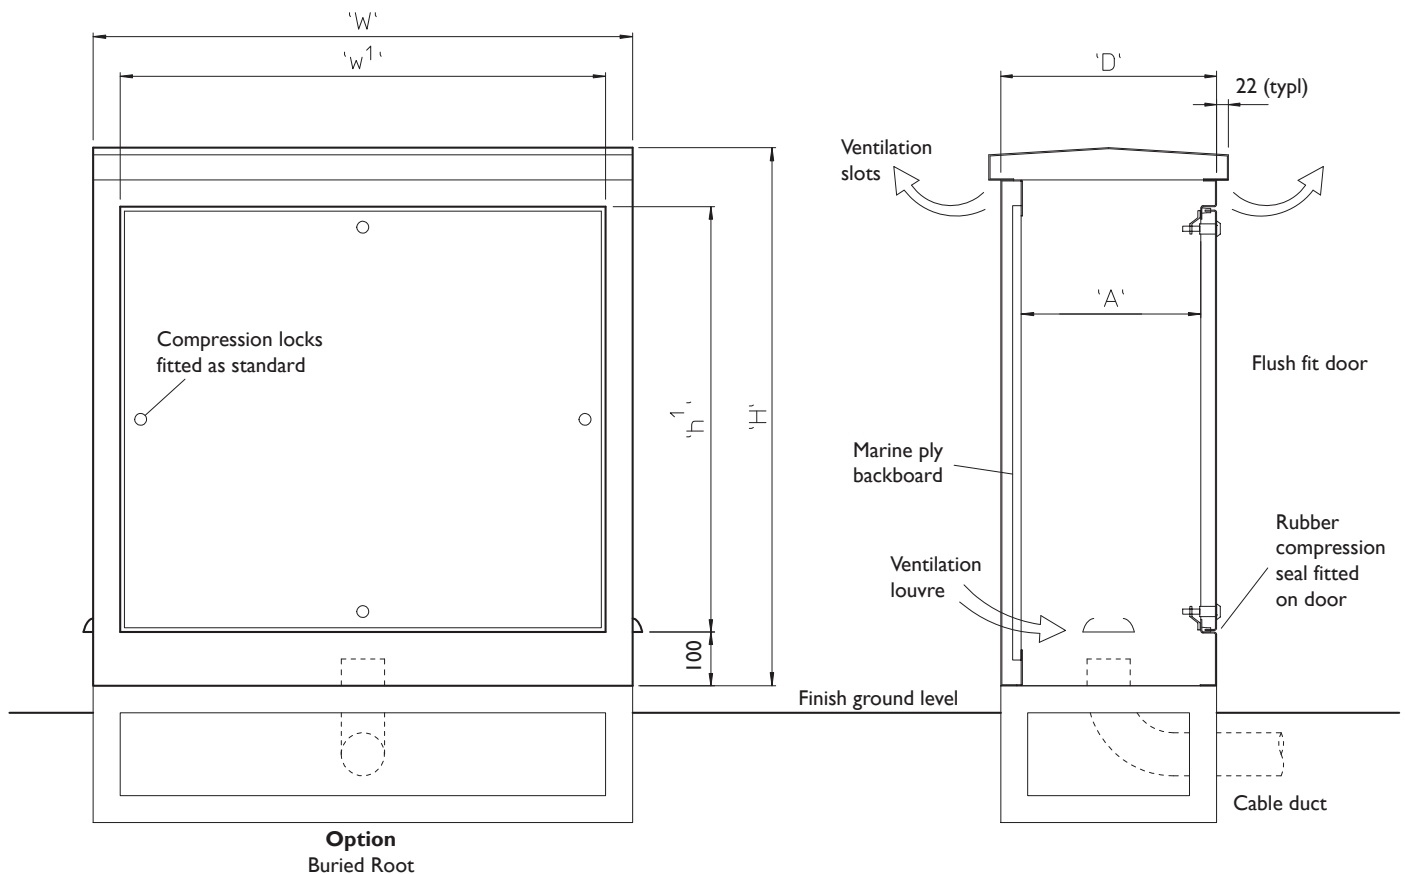

## Technical Specification

Model Ref.	Height 'H'	Width 'W'	Depth 'D'	Working depth 'A'	Door aperture h <sup>1</sup> x w <sup>1</sup>	Backboard height x width
RC9/65/6	900	650	600	530	690x400	740x400
RC153	1000	500	300	230	790x400	840x400
RC113	1000	1000	300	230	790x900	840x900
RC114	1000	1000	400	330	790x900	840x900
RC115	1000	1000	500	430	790x900	840x900
RC116	1000	1000	600	530	790x900	840x900
RC1/13/4	1000	1300	400	330	790x1200	840x1200
RC1/13/5	1000	1300	500	430 <td 790x1200	840x1200	
RC1/13/6	1000	1300	600	530	790x1200	840x1200
RC1/14/6	1000	1400	600	530	790x1300	840x1300
RC13/12/5	1300	1200	500	430	1090x1100	1140x1100
RC15/143/5	1500	1430	500	430	1290x1330	1340x1330

All dimensions in mm unless otherwise stated

All our road side cabinets are constructed from stainless steel (3CR12) and powder coated with a black finish as standard

Door may be specified as hinged (either hand) or lift out

Double door access on twin compartments

Treated equipment mounting backboard or shelving